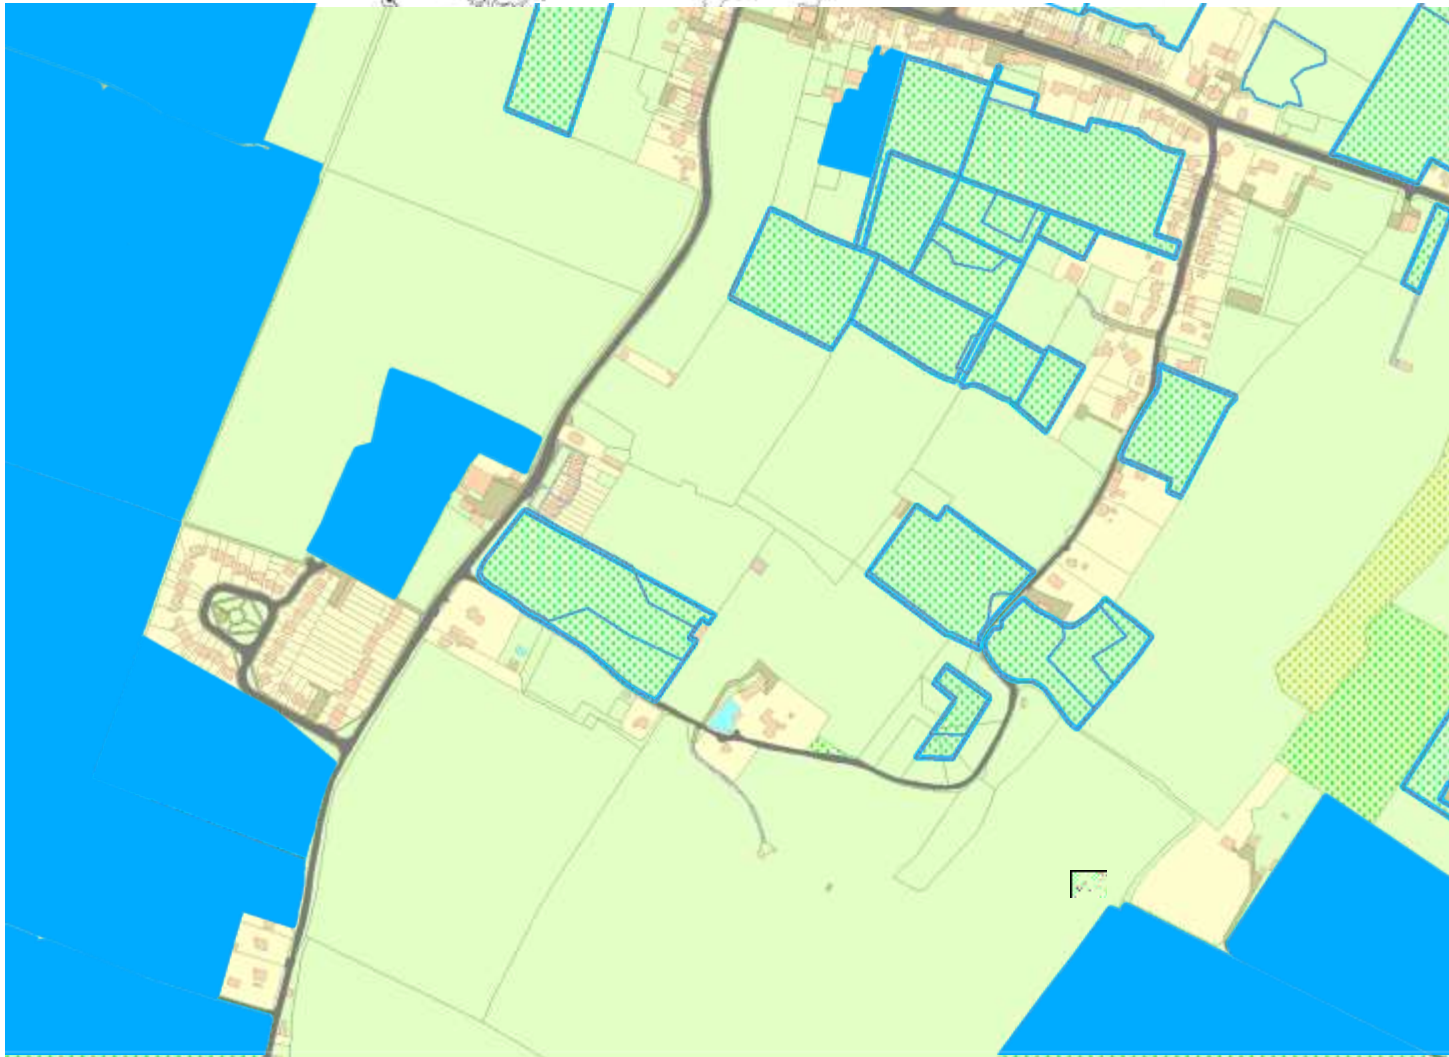

Ordnance Survey Data

people's
trust for
endangered
species